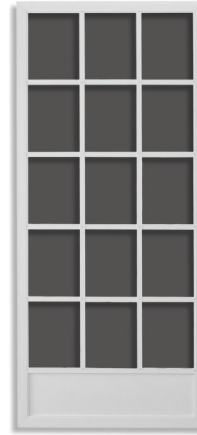

Screen Door Styles

By Active Window Products

QUAD CITY'S LOCAL ONE-STOP SCREEN SHOP

1 **Vista**

2 **El Dorado**

3 **Prairie**

4 **Cape Cod**

5 **Model E**

6 **Craftsman**

7 **La Jolla**

8 **Montego**

9 **Santa Fe Full**

10 **Santa Fe**

11 **Protecto Full**

12 **Protecto**

13 **Sentry**

14 **Gibraltar**

Color Options

Tan

Bronze

Black

Adobe

White

Anodized