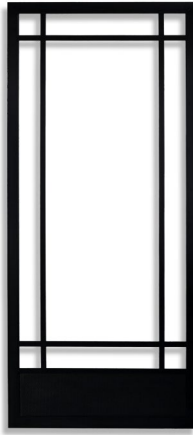

Screen Door Styles

By Active Window Products

QUAD CITY'S LOCAL ONE-STOP SCREEN SHOP

1 **Vista**

2 **El Dorado**

3 **Prairie**

4 **Cape Cod**

5 **Model E**